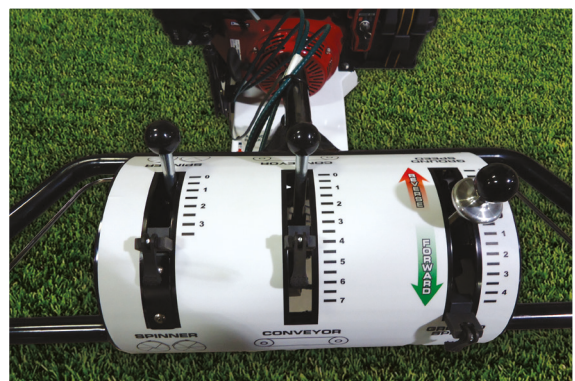

DAKOTA

310

The Dakota 310 is designed to ensure you can take Dakota's renowned spread anywhere. The small and very manoeuvrable dual spinner topdresser has a six-metre wide spread that can be infinitely varied using the individual and controls, making it perfect for spreading sand, rubber crumb and other top dressings on sports surfaces wherever they're located.

Specification

Spreading width	up to 6m (minimum spread width 2.40m)
Hopper size	0.91m (L) x 0.86m(W) x 0.45m(H)
Hopper load height	0.96m
Hopper capacity heaped)	0.29m ³ (level) - 0.34 ³ (heaped) (15cm heaped)
Weight (approx)	363kg unladen
Engine	Honda GX340
Tyre size	18 x 9.50 x 8