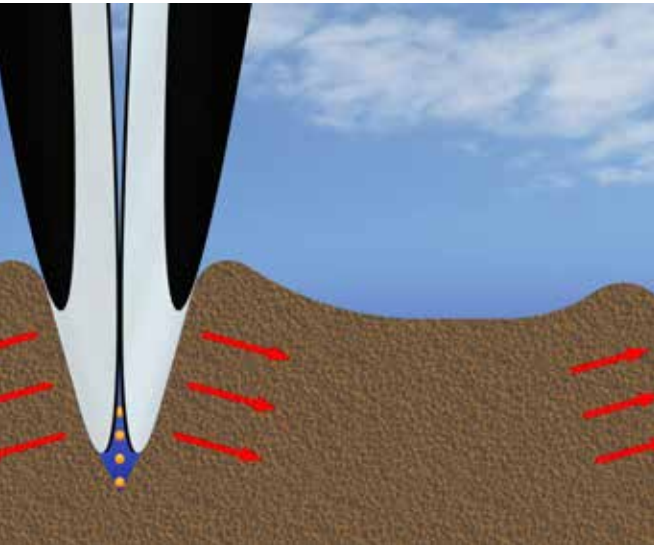

Accurate and efficient range
of disc seeders

VREDO

Specialist overseeder for grass playing surfaces

The Vredo Overseeder places the grass seed in direct contact with the soil giving almost total seed germination and benefits from an infinitely adjustable and highly accurate seed dosage mechanism.

Perfecting Play™

Research has confirmed that the Vredo Overseeding System generates a germination rate of 96%

VREDO

Turf-Fix Series

Compact, multi-function machine for seeding, dressing and aerating turf. The Vredo Turf-Fix Series is a very compact, multi-function machine for professional landscapers, contractors and clubs, looking to carry out a number of renovation and maintenance tasks with just one machine. Mounted or towed, the Turf-Fix can be used to overseed, apply sand dressing, sand slitting and aerate, simply by fixing different attachments to a universal base unit. Compatible with tractors as small as 16hp.

VREDO

Compact Series

The Vredo Compact Series is an accurate and efficient range of disc seeders designed for overseeding golf greens and tees, sports pitches and other amenity grass. Seed is placed in a V-shaped slit at a pre-set depth of between 5mm and 25mm deep, directly in contact with the soil for maximum germination rate. The slits are then closed by a compaction roller and a level surface re-established. There are 4 different widths available to suit tractor overlap, all 3-point mounted behind compact tractors.

Dave Harvey,

Contracts Manager, ALS Contracts Services

VREDO

Super Compact Series

Due to the unique action of the Vredo seed application, the grass seed is placed in direct contact with the soil, giving almost total seed germination. A double row of discs give 35mm seed spacing, meaning that one-pass operation will generally suffice with no disruption to play even on fine turf. 5 models of the Super Compact Series are available, each as a 3-point linkage mounted option or towed with its own hydraulic lift frame.